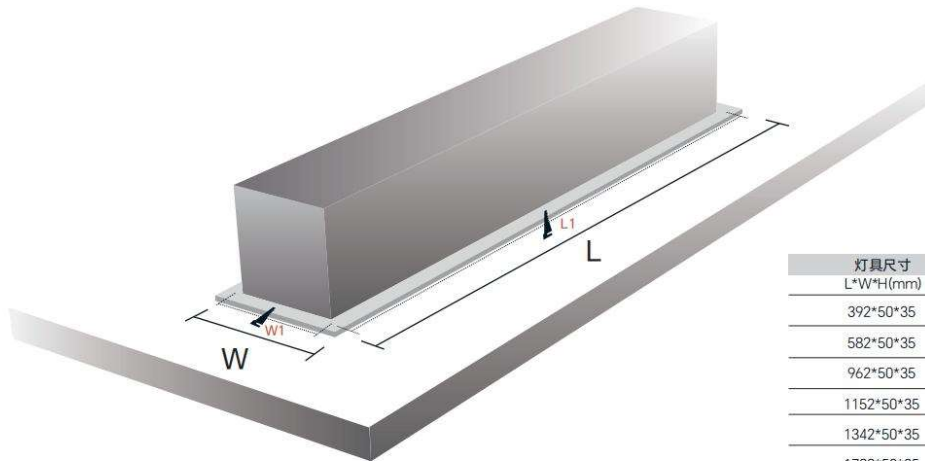

对应安装尺寸参考(具体以实物为准) Installation size reference (Please refer to the actual product for details)

灯具尺寸 L*W*H(mm)	开槽尺寸 L*W*H(mm)
392*50*35	386*45
582*50*35	576*45
962*50*35	956*45
1152*50*35	1146*45
1342*50*35	1336*45
1722*50*35	1716*45
2292*50*35	2286*45

产品色温可选 Optional color temperature

LED 3000K | 4000K